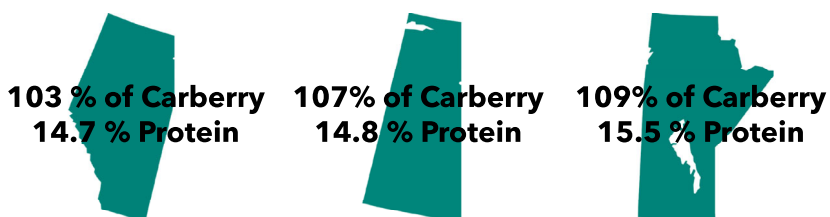

YIELD & PROTEIN²

	Lodging	Sprouting	Height	Maturity
SY TORACH	VG	-	85 cm	96 days
Carberry	G	F	82 cm	99 days

	Loose Smut	Common Bunt	Leaf Spot	Stem Rust	Leaf Rust	Stripe Rust	FHB
SY TORACH	R	MS	MS	MR	R	MS	MR
Carberry	MR	R	MS	MR	R	MR	MR